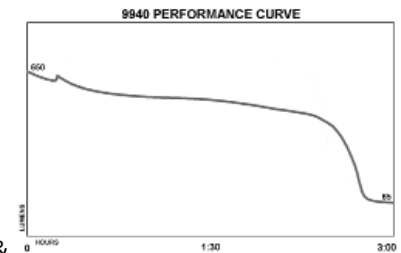

### Xtreme Lumens™ Metal Multi-Function Duty/Personal-Size Dual-Light™ Flashlight w/Magnet Rechargeable

<b>MARKET APPLICATIONS</b>	Industrial, automotive, law enforcement, fire & rescue, security, hardware/tool
<b>DESCRIPTION</b>	This duty/personal-size rechargeable metal multi-function Xtreme Lumens™ Dual-Light™ flashlight uses a CREE® LED rated at 650 lumens that works in conjunction with a high-efficiency deep parabolic reflector to create a usable beam rated at 275 meters. A 600 lumens unfocused floodlight is integrated in to the housing which is perfect for close-up illumination. Additionally both the flashlight and the floodlight can be turned on at the same time for maximum safety and versatility. The flashlight body switch provides momentary or constant-on functionality, a set of user-selectable high, medium or low-brightness settings as well as a disorienting strobe. The second body switch operates the floodlight. The powerful magnet built into the tail-cap provides for hands-free use. The housing and tail-cap are made from aircraft-grade 6061-T6 aluminum and bezel is constructed from 316 stainless steel bezel. The housing, tail-cap and the bezel have a Type III hard anodized finish. Power comes from a rechargeable Lithium-ion battery. Meets requirements of NFPA-1971-8.6 (2013).
<b>CASE MATERIAL</b>	Aircraft-grade 6061-T6 Aluminum with Type III Hard Anodized Finish - Black
<b>DIMENSIONS</b>	Length: 9.5 inches (241 mm) • Handle diameter: 1.2 inches (30 mm) • Head diameter: 1.6 inches (41 mm)
<b>WEIGHT</b>	Weight: 13.2 oz. (374 g) with battery installed.
<b>LENS</b>	Unbreakable polycarbonate with scratch resistant coating.
<b>LIGHT SOURCE</b>	Cree® LED. Impervious to shock with a 50,000 hour lifetime.
<b>LIGHT OUTPUT</b>	Flashlight: High - 650 lumens, Medium - 300 lumens, Low - 100 lumens, Strobe - 300 lumens • Floodlight: 600 lumens • Dual-Light: 600 lumens
<b>ON/OFF</b>	First Body Switch - Momentary or Constant-on Flashlight, High, Medium and Low-Brightness Flashlight, Strobe • Second Body Switch - Floodlight • First & Second Body Switch - Dual-Light
<b>RUN-TIME</b>	Flashlight: High - 3 hours, Medium - 6 hours, Low - 17 hours, Strobe - 6 hours • Floodlight: 3 hours • Dual-Light: 3 hours
<b>BATTERY</b>	2-cell, 6 Volt Lithium-ion battery pack
<b>CHARGING</b>	Charger is wall or vehicle mountable. Charges in 4 hours (typical) on 100 / 240 50/60 Hz or 12V DC.
<b>FEATURES</b>	<ul style="list-style-type: none"> <li>• Super-bright Xtreme Lumens™ design</li> <li>• CREE® LED technology – 50,000+ hours LED</li> <li>• Flashlight/Floodlight/Dual-Light™</li> <li>• Momentary or constant-on plus 3 brightness levels &amp; strobe</li> <li>• Sharp focused flashlight beam</li> <li>• High-efficiency deep parabolic reflector</li> <li>• Effective beam distance of 275 meters (over 902 feet)</li> <li>• Unfocused wide-beam floodlight for close-up illumination</li> <li>• Dual-Light (flashlight &amp; floodlight at the same time) for maximum safety &amp; versatility</li> <li>• Aircraft-grade 6061-T6 aluminum housing/tail cap/bezel</li> <li>• Type III hard anodized finish</li> <li>• Non-slip grip</li> <li>• Flashlight/strobe – body switch</li> <li>• Floodlight – second body switch</li> <li>• Powerful integrated tail cap magnet for hands-free usage</li> <li>• Waterproof</li> <li>• Impact &amp; chemical resistant</li> <li>• Meets requirements of NFPA-1971-8.6 (2013)</li> <li>• Serialized for personal identification</li> <li>• Powered by Lithium-ion rechargeable battery (included)</li> <li>• Includes wall or vehicle mountable charger as well as an AC and DC power supply and the anti-roll ring</li> </ul>
<b>WARRANTY</b>	Limited Lifetime Warranty • Includes the LEDs, housing and lenses. Rechargeable batteries, chargers, switches, electronics and included accessories are warranted for a period of two years with proof of purchase. Disposable, non-rechargeable batteries are excluded from this warranty. Normal wear and failures which are caused by accidents, misuse, abuse, faulty installation and lightning damage are also excluded.